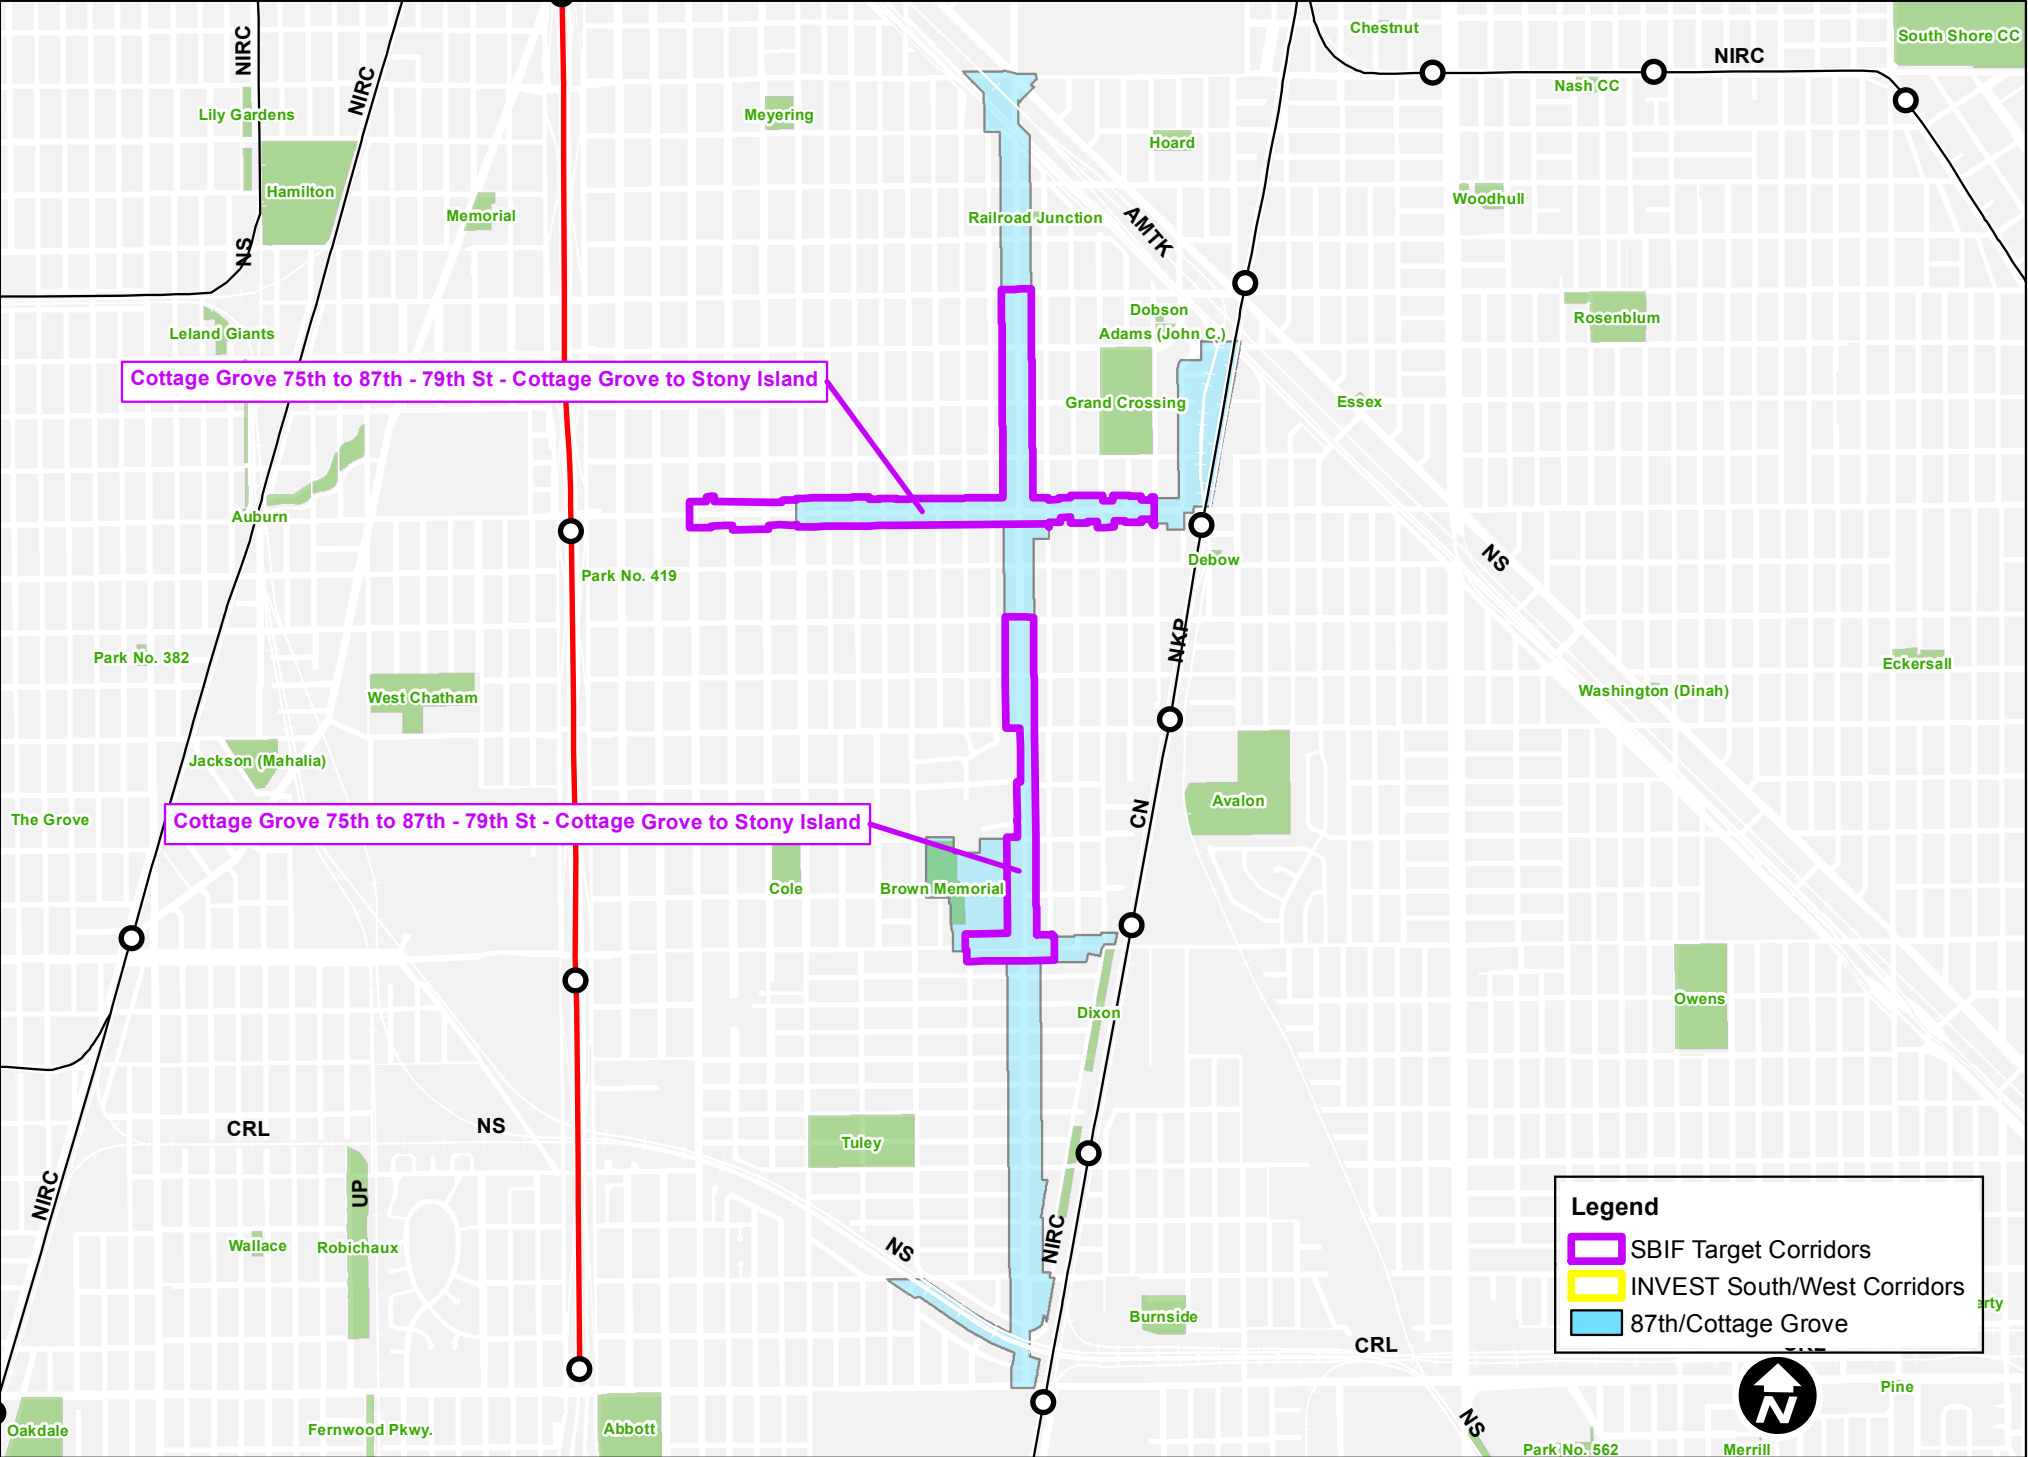

# 87th/Cottage Grove SBIF

DEPARTMENT OF PLANNING AND DEVELOPMENT  
MAURICE D. COX  
COMMISSIONER

Cottage Grove 75th to 87th - 79th St - Cottage Grove to Stony Island

Cottage Grove 75th to 87th - 79th St - Cottage Grove to Stony Island

**Legend**

- SBIF Target Corridors
- INVEST South/West Corridors
- 87th/Cottage Grove